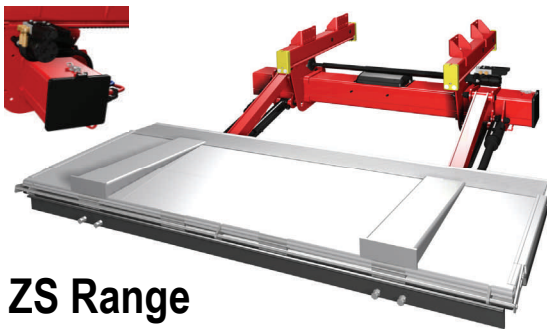

ZR (Tuckaway Lift)

Name: ZR range
Type: Medium duty folding lift for installation on box bodies or semi trailers
Capacity: 1000-1500kg
Tilt cylinders: 0 (auto. mechanical tilting)
Lift cylinders: 2
Max. platform length: 1430mm
Platform L: 1055 (E=900-1008mm)
1310 (E=1009-1067mm)
1430 (E=1068-1360mm)
Max. lifting height: 1360mm
Max. C measure: 660mm
Min. C measure: 400mm

ZS Range

Name: ZS range
Type: Medium/heavy duty slider lift with single folding platform
Suitable for: Trucks
Capacity: 1500/2000/2500kg
Tilt cylinders: 2
Lift cylinders: 2
Max. platform length: 1800mm
Max. lifting height: 1720mm
Max. C measure: 715mm
Min. C measure: 235mm

ZD Range

Type: Medium/heavy duty slider lift with double folding platform
Suitable for: Trucks
Capacity: 1500/2000kg
Tilt cylinders: 2 Lift cylinders: 2
Max. platform length: 1650mm
Max. lifting height: 1720mm
Max. C measure: 715mm
Min. C measure: 285mm

SZD 100 Range

Type: Medium duty slider lift with double folding platform
Capacity: 1000kg
Tilt cylinders: 2 Lift cylinders: 2
Max. platform length: 1600mm
Max. lifting height: 1520mm
Max. C measure: 600mm
Min. C measure: 180mm