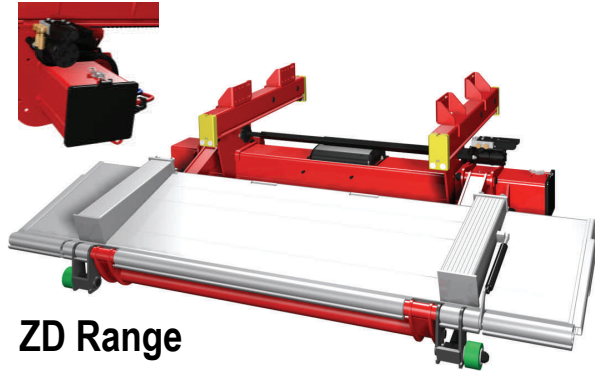

ZR (Tuckaway Lift)

Name: ZR range
Type: Medium duty folding lift for installation on box bodies or semi trailers
Capacity: 1000-1500kg
Tilt cylinders: 0 (auto. mechanical tilting)
Lift cylinders: 2
Max. platform length: 1430mm
Platform L: 1055 (E=900-1008mm)
1310 (E=1009-1067mm)
1430 (E=1068-1360mm)
Max. lifting height: 1360mm
Max. C measure: 660mm
Min. C measure: 400mm

ZS Range

Name: ZS range
Type: Medium/heavy duty slider lift with single folding platform
Suitable for: Trucks
Capacity: 1500/2000/2500kg
Tilt cylinders: 2
Lift cylinders: 2
Max. platform length: 1800mm
Max. lifting height: 1720mm
Max. C measure: 715mm
Min. C measure: 235mm

ZD Range

Type: Medium/heavy duty slider lift with double folding platform
Suitable for: Trucks
Capacity: 1500/2000kg
Tilt cylinders: 2 Lift cylinders: 2
Max. platform length: 1650mm
Max. lifting height: 1720mm
Max. C measure: 715mm
Min. C measure: 285mm

SZD 100 Range

Type: Medium duty slider lift with double folding platform
Capacity: 1000kg
Tilt cylinders: 2 Lift cylinders: 2
Max. platform length: 1600mm
Max. lifting height: 1520mm
Max. C measure: 600mm
Min. C measure: 180mm