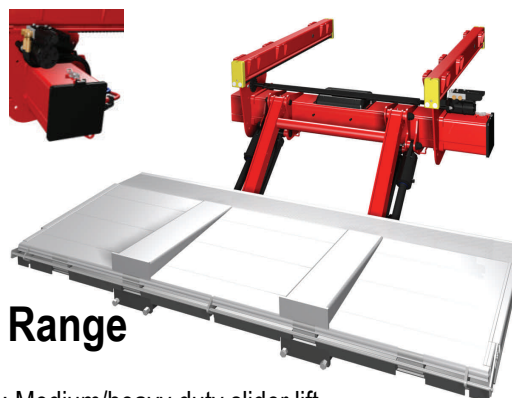

## SZF—SZFT Range

Type: Medium/heavy duty slider lift with steel platform with folding ramps  
Suitable for: Trucks or semi-trailers  
Capacity: 1500/2000kg  
Tilt cylinders: 2 (SZF Only)  
Lift cylinders: 2  
Max. platform length: 1260mm  
Max. lifting height: 1500mm  
Max. C measure: 480mm  
Min. C measure: 300mm

## ZTS Range

Type: Medium/heavy duty slider lift with double folding platform  
Suitable for: Trucks  
Capacity: 1500/2000kg  
Tilt cylinders: 2  
Lift cylinders: 2  
Max. platform length: 1650mm  
Max. lifting height: 1720mm  
Max. C measure: 715mm  
Min. C measure: 285mm

## ZT Range

Type: Medium/heavy duty slider lift with single folding platform  
Suitable for: Semi-trailers  
Capacity: 1500/2000/2500kg  
Tilt cylinders: 2  
Lift cylinders: 2  
Max. platform length: 1800mm  
Max. lifting height: 1470mm  
Max. C measure: 450mm  
Min. C measure: 200mm