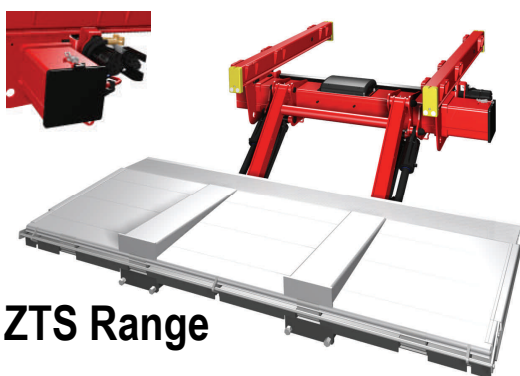

## SZF—SZFT Range

Type: Medium/heavy duty slider lift with steel platform with folding ramps  
Suitable for: Trucks or semi-trailers  
Capacity: 1500/2000kg  
Tilt cylinders: 2 (SZF Only)  
Lift cylinders: 2  
Max. platform length: 1260mm  
Max. lifting height: 1500mm  
Max. C measure: 480mm  
Min. C measure: 300mm

## ZTS Range

Type: Medium/heavy duty slider lift with double folding platform  
Suitable for: Trucks  
Capacity: 1500/2000kg  
Tilt cylinders: 2  
Lift cylinders: 2  
Max. platform length: 1650mm  
Max. lifting height: 1720mm  
Max. C measure: 715mm  
Min. C measure: 285mm

## ZT Range

Type: Medium/heavy duty slider lift with single folding platform  
Suitable for: Semi-trailers  
Capacity: 1500/2000/2500kg  
Tilt cylinders: 2  
Lift cylinders: 2  
Max. platform length: 1800mm  
Max. lifting height: 1470mm  
Max. C measure: 450mm  
Min. C measure: 200mm